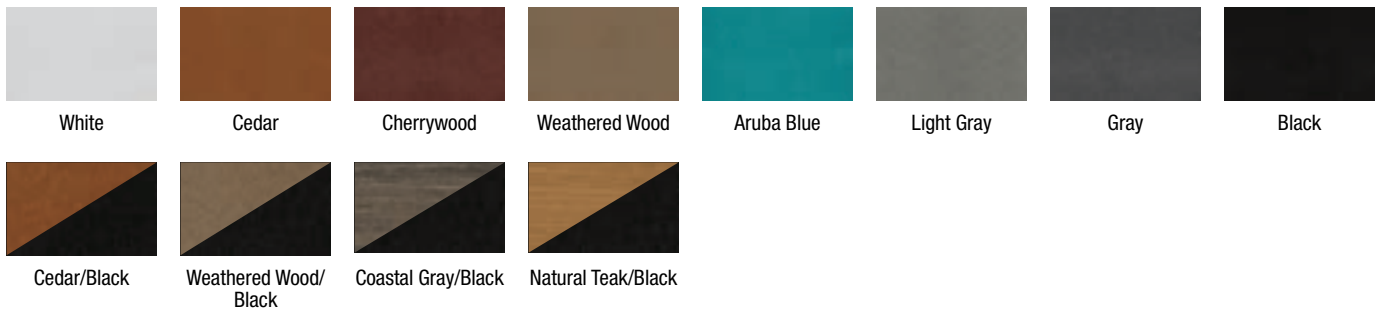

Lavalier Palm

Poppy Midnight

76

POLY AND STAIN COLLECTION

Discover the richness of our Poly and Stain Color Options. Our heavyweight Poly offerings provide extreme weather-proofing, featuring supreme fade-resistant colors without maintenance. Our low-maintenance wood stain colors are twice-applied and finished with our horsehair brushes. This reflects the time and energy our Amish artisans invest in every piece. While all outdoor materials face weathering, our products outlast others thanks to superior materials and craftsmanship.

78

POLY AND STAIN COLLECTION

HERITAGE POLY COLLECTION | STANDARD COLORS

HERITAGE POLY COLLECTION | QUICK SHIP COLORS

HERITAGE POLY COLLECTION | BRIGHT COLORS

HERITAGE POLY COLLECTION | WOOD GRAIN COLORS

CLASSIC WOOD COLLECTION | STAIN COLORS