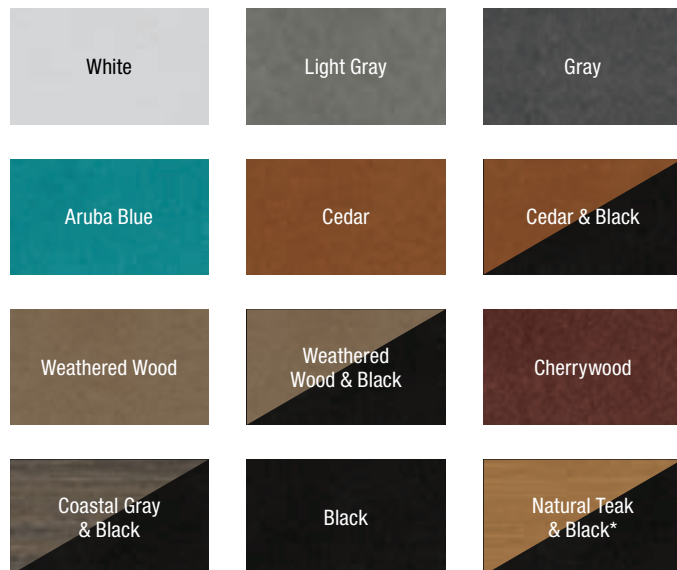

QUICK SHIP COLORS AND COLOR COMBINATIONS

*Available on Urban Harbour Quick Ship Dining Set Only.