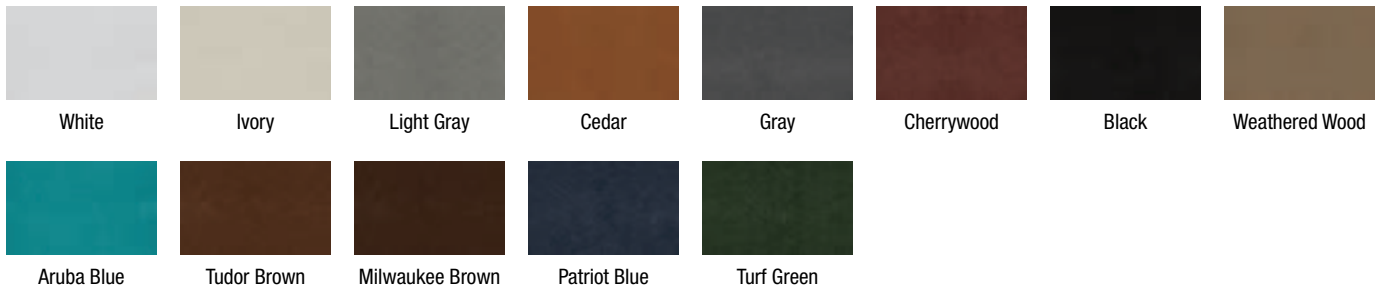

Foster Surfside

Dupione Sand

Dupione Walnut

Dupione Papaya

Canvas Macaw

Canvas Granite

Canvas Aruba

Canvas Sapphire Blue

Lavalier Palm

Poppy Midnight

76

POLY AND STAIN COLLECTION

Discover the richness of our Poly and Stain Color Options. Our heavyweight Poly offerings provide extreme weather-proofing, featuring supreme fade-resistant colors without maintenance. Our low-maintenance wood stain colors are twice-applied and finished with our horsehair brushes. This reflects the time and energy our Amish artisans invest in every piece. While all outdoor materials face weathering, our products outlast others thanks to superior materials and craftsmanship.

78

POLY AND STAIN COLLECTION

HERITAGE POLY COLLECTION | STANDARD COLORS

HERITAGE POLY COLLECTION | QUICK SHIP COLORS

HERITAGE POLY COLLECTION | BRIGHT COLORS

HERITAGE POLY COLLECTION | WOOD GRAIN COLORS

CLASSIC WOOD COLLECTION | STAIN COLORS